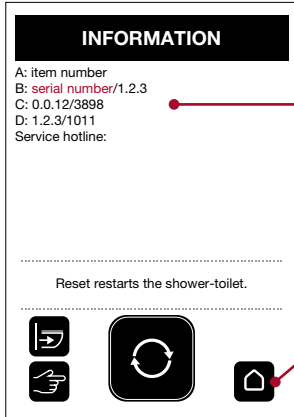

# FIND THE SERIAL NUMBER

You will find the serial number on the remote control.

## REMOTE CONTROL

Press: 1. "Info"

You will find the serial number after letter B.

Example: 12345678A0L

Press "Menu" to return to the main menu.

All further information on the operation of your Laufen shower WC can be found online at: